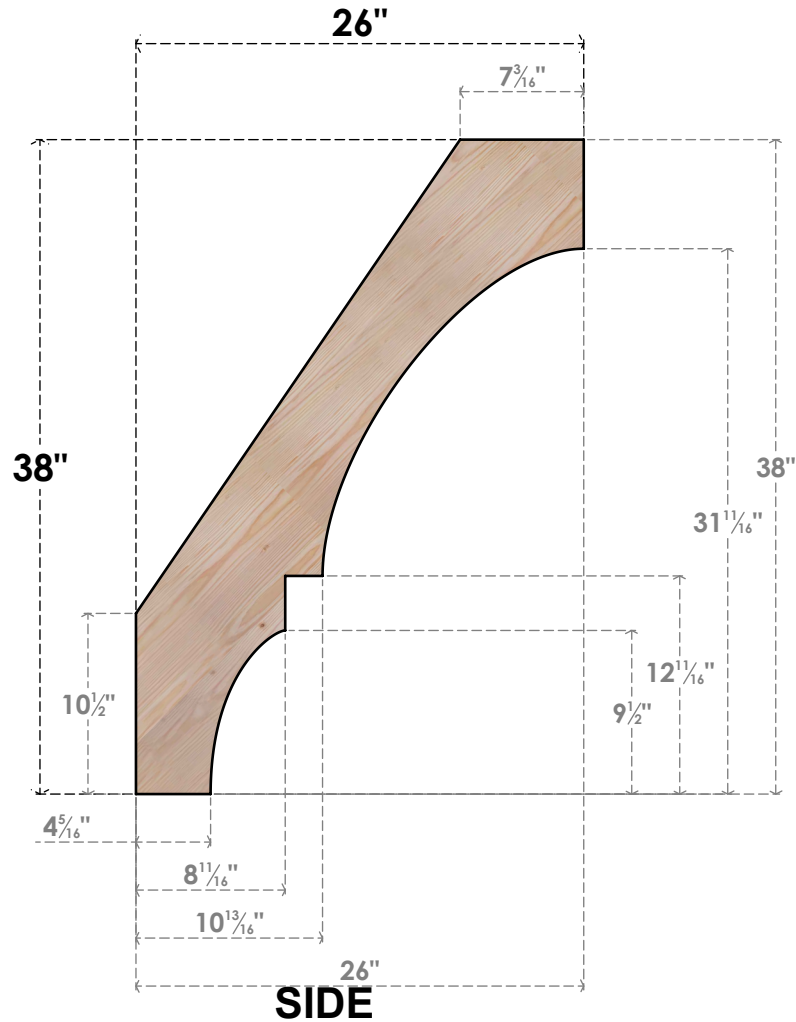

BRC06X26X38BOA00SDF

5 1/2"W X 26"D X 38"H BALBOA SMOOTH BRACE, DOUGLAS FIR

EKENA MILLWORK
 2300 WEST MAIN ST.
 CLARKSVILLE, TX 75426
 TOLL FREE: 866-607-0453
 WWW.EKENAMILLWORK.COM

NOTES

1. INSTALLATION TO BE COMPLETED IN ACCORDANCE WITH MANUFACTURER'S SPECIFICATIONS.
2. DRAWING MAY NOT BE TO SCALE
3. THIS DRAWING IS INTENDED FOR DESIGN AND PLANNING PURPOSES ONLY.
4. ALL INFORMATION CONTAINED HEREIN WAS CURRENT AT THE TIME OF DEVELOPMENT BUT MUST BE REVIEWED AND APPROVED BY THE PRODUCT MANUFACTURER TO BE CONSIDERED ACCURATE.
5. PRODUCTS ARE NOT KILN DRIED. THIS ITEM IS UNIQUE AND WILL CONTAIN THE NATURAL VARIATIONS THAT THE WOOD SPECIES OFFERS. THIS MAY RESULT IN VARIATIONS UP TO 1/4"